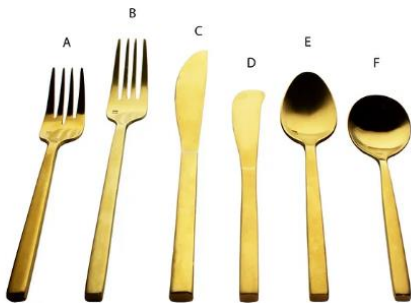

Belmont Gold Charger 13"

Crystal Pure Water Goblet 15oz

Crystal Pure Red Wine Glass 15oz

Crystal Pure Champagne Flute 7oz

A-Arezzo Brushed Gold Salad/Dessert Fork

B-Arezzo Brushed Gold Dinner Fork

C-Arezzo Brushed Gold Dinner Kinfe

E- Arezzo Brushed Gold Teaspoon

D- Coupe Dinner Plate 10.5"