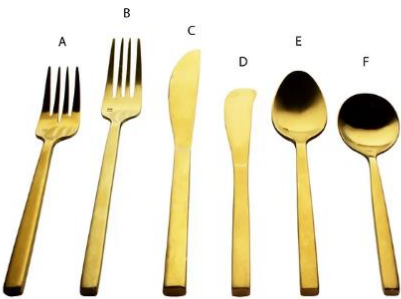

Mosaico 13" Round

Cobalt Blue Debutante 10oz

Madison Red Wine Glass 15oz

Madison Champagne Flute 8oz

A-Arezzo Brushed Gold Salad/Dessert Fork

B-Arezzo Brushed Gold Dinner Fork

C-Arezzo Brushed Gold Dinner Kinfe

F-Arezzo Brushed Gold Soupspoon

A- White with Gold Bread Plate 6"

D- White with Gold Dinner Plate 10.5"