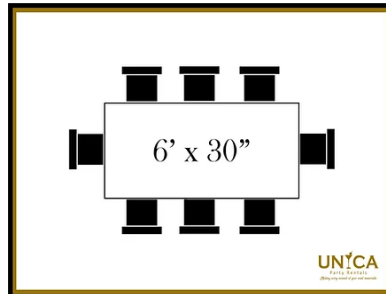

Seats: 6-8

Linen: 6’ Drape (90” x 132”)

Space: 7’ x 11’