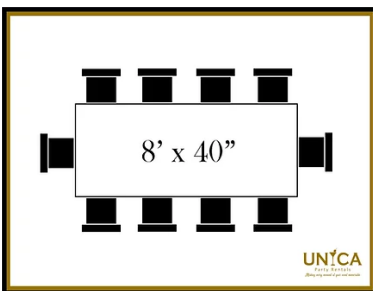

Queen Table 8’ x 40”

Seats: 8-10

Linen: 8’ King (108” x 156”)

Space: 8’ x 13’