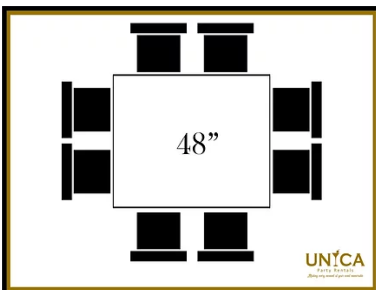

Round – All 30” Height

Seats: 4-5

Linen: 96” Round

Space Needed: 8’ Diameter

Seats: 6-8

Linen: 108” Round

Space Needed: 9’ Diameter

Seats: 8-9

Linen: 8’ King (108” x 156”)

Space: 9’ x 13’

**Kids Banquet – All 20” Height, 30” Width**

Seats: 8-10

Linen: 10' Drape (60" x 120")

Space: 7' x 11'

Seats: 10-12

Linen: 12' Drape (72" x 144")

Space: 7' x 13'

**Conference – All 30” Height, 18” Width**

6' x 18"

Seats: 3

Linen: 6' Drape (90" x 132")

Space: 6' x 11'

8' x 18"

Seats: 4

Linen: 8' Drape (90" x 156")

Space: 6' x 13'

**Square – All 30” Height**

Seats: 6-8

Linen: 108" or 120" Round

Space: 9' x 9'

Seats: 8

Linen: 120" Round